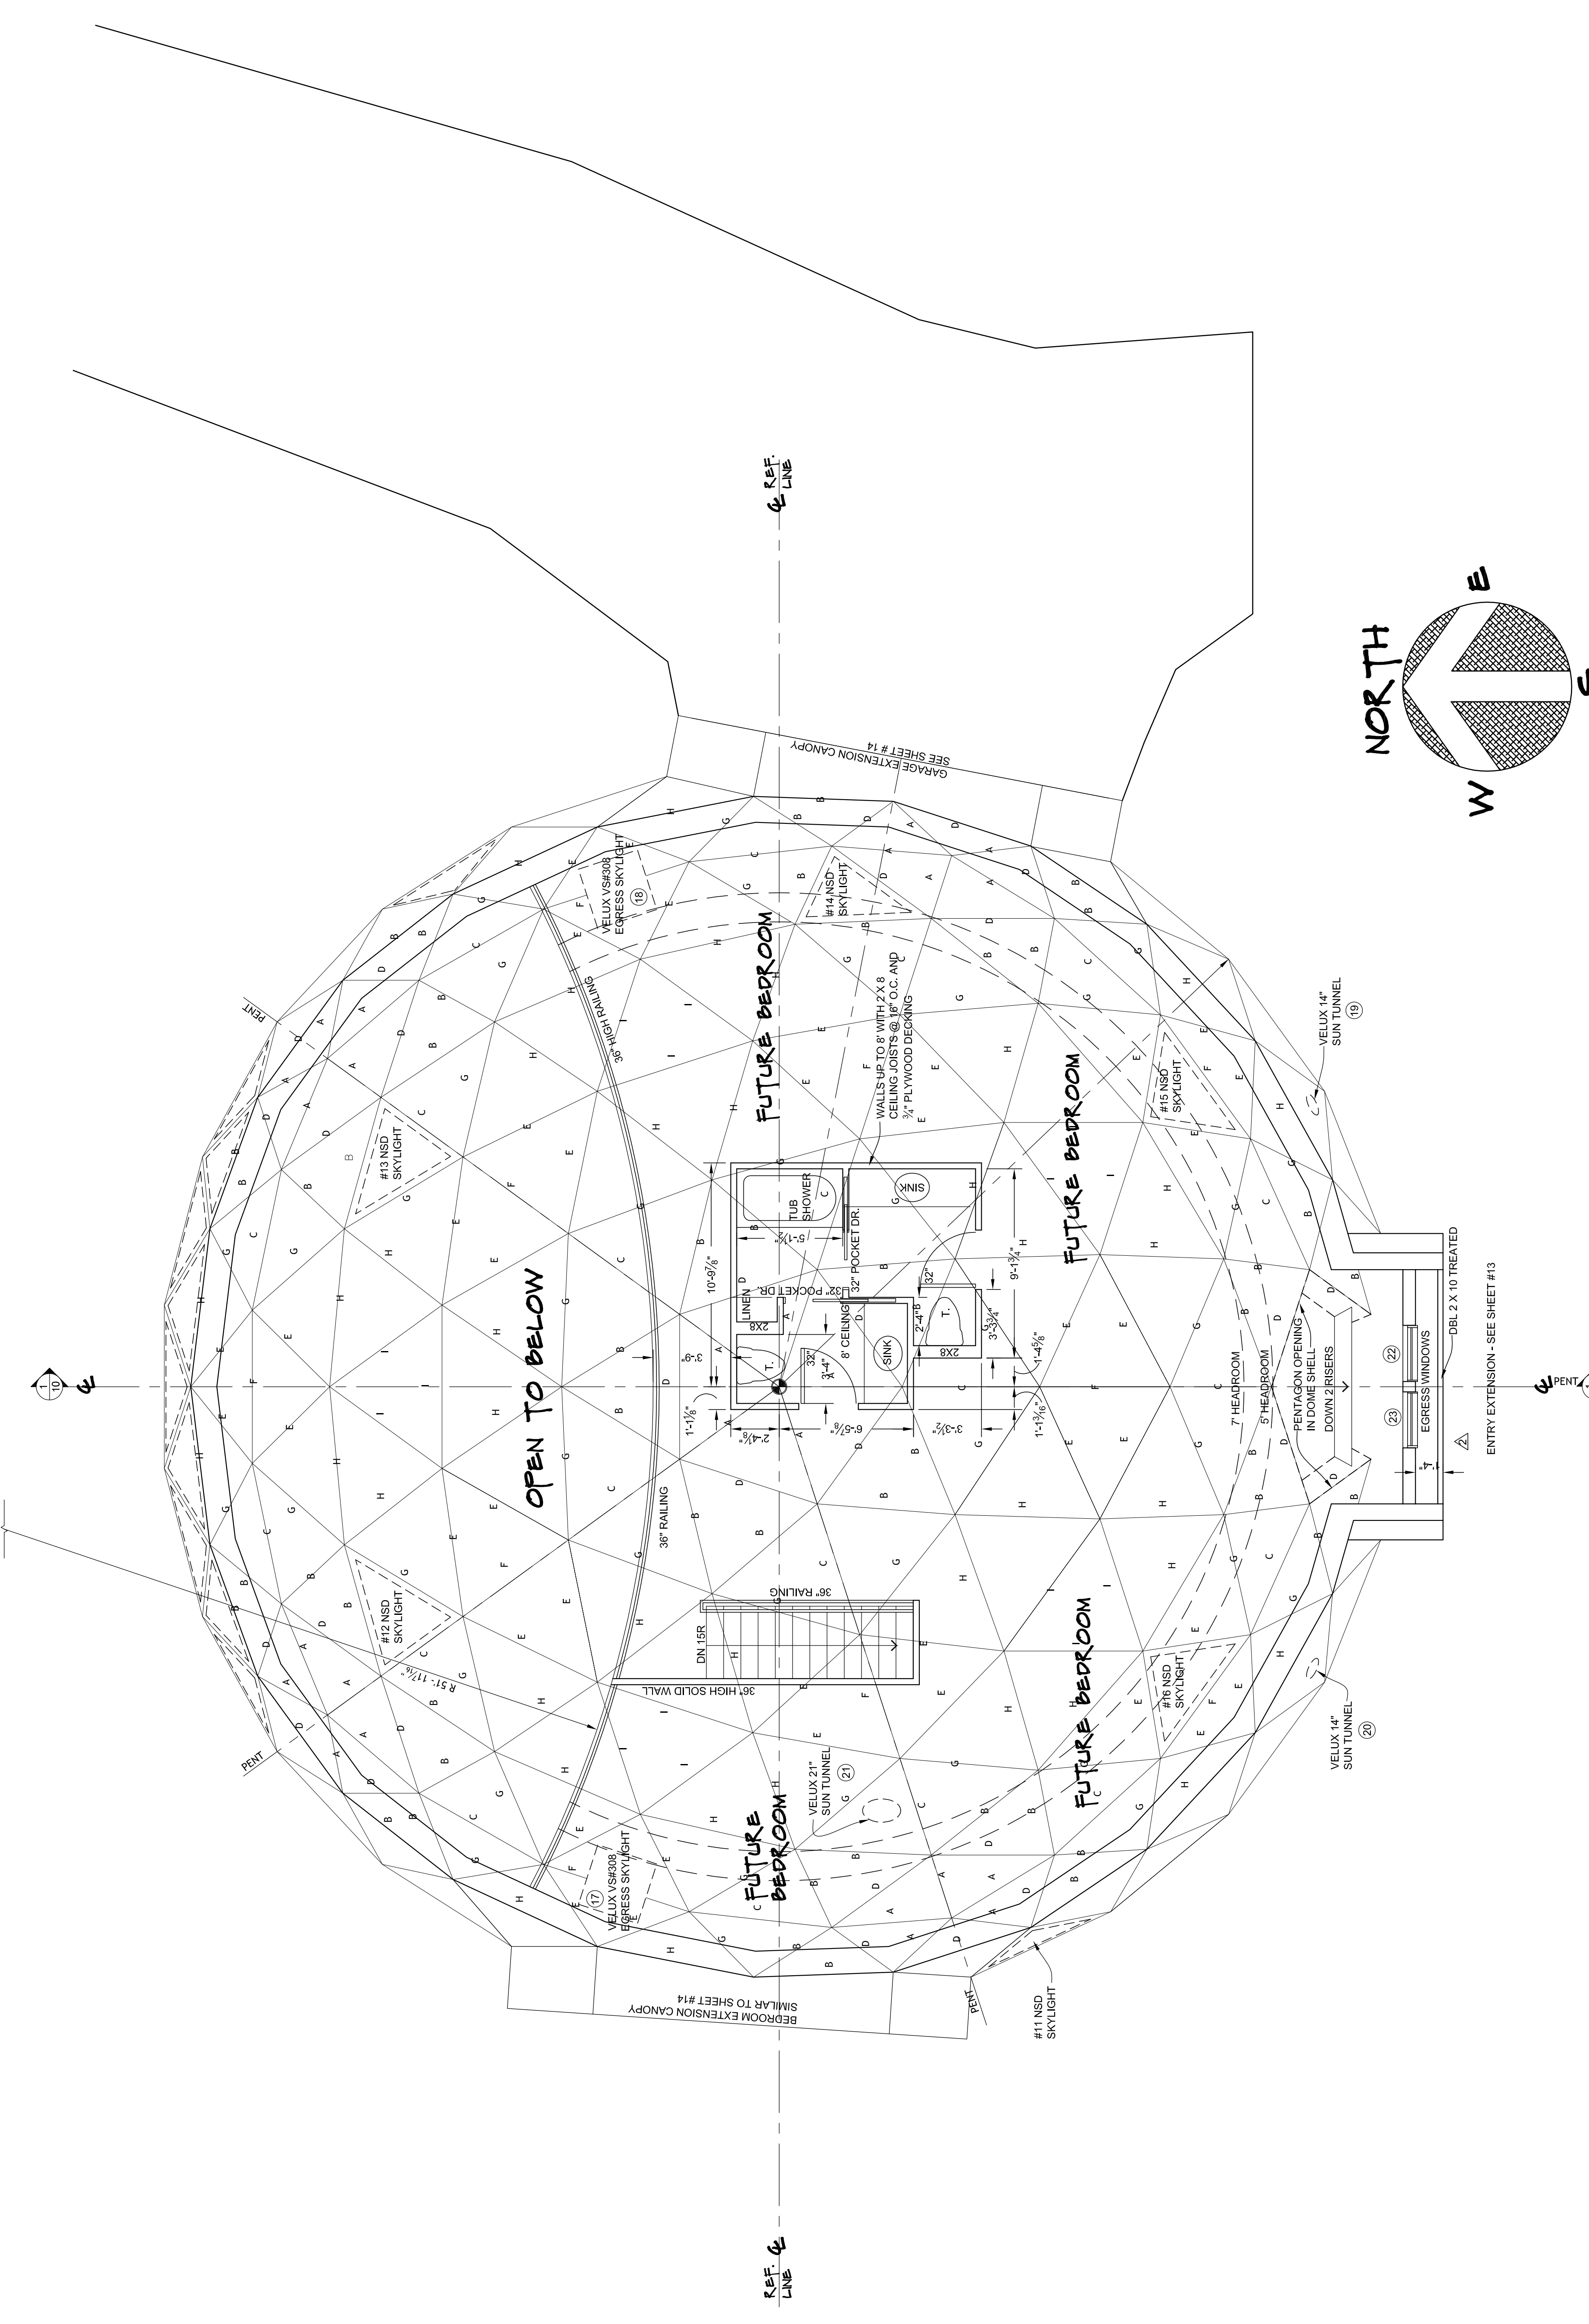

MODEL 2800 MID PROFILE
60 DIAMETER

UPPER FLOOR PLAN
WITH GRID
SCALE 1/4" = 1'-0"

JOY & KIRK BINGHAM
410 ARTIST AVE.
ENGLEWOOD, FL

DESIGN & INFORMATION © 2008 BY
NATURAL SPACES DOMES
97955 BRIDGE RD. NORTH BRANCH, MN 55056 651-674-4424 + 800-799-7107
WWW.NATURALSPACESDOMES.COM

BY	DATE	BY	DATE
NUH	11/18/07		
NUH	2/29/08		
BJC	03/24/08		
BJC	4/04/08		
BJC	5/12/08		

SHEET
7
11/8/07

Jun 16, 2008 - 11:57am
C:\AutoCAD08\Clients\Bingham\floor plan.dwg